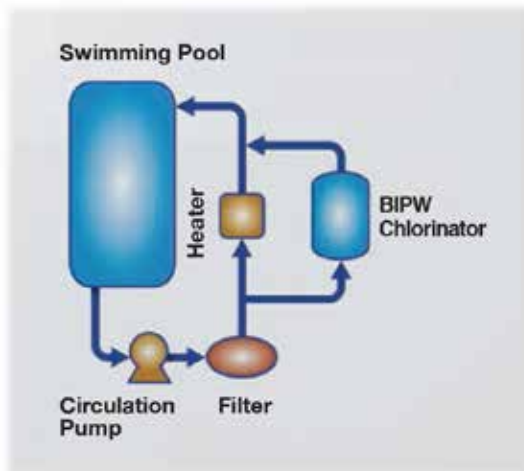

#2 - 9790 190th Street
Surrey, BC V4N 3M9
www.bipurewater.com
1-888-901-3111