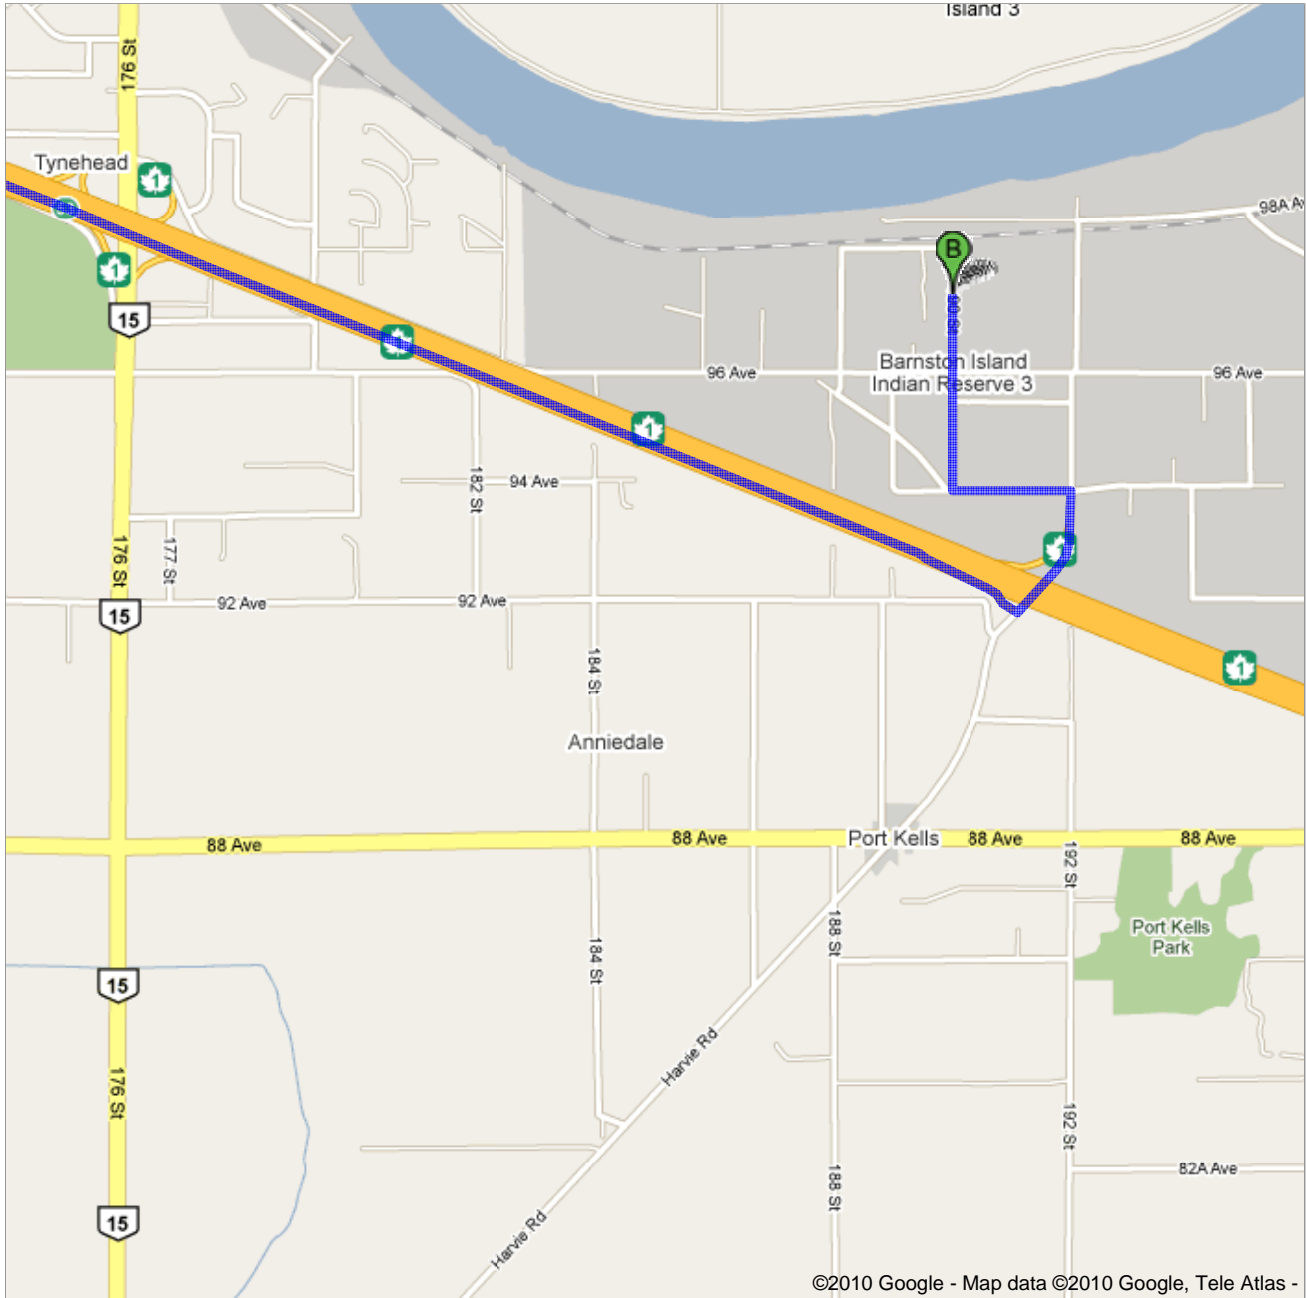

Directions to BI Pure Water (Canada) Inc

9790 190 St, Surrey, BC - (604) 882-6650

40.1 km – about 37 mins

Turn Right into the drive way directly in front of the Fastenal building. Follow down the drive way until you come to the end and BI Pure Water (Canada) Inc will be to your right at unit #2. Hours of operation 8:00 am to 5:00 pm Monday - Friday

©2010 Google - Map data ©2010 Google, Tele Atlas -

 Vancouver, BC

	1. Head east on W Broadway toward Hemlock St About 10 mins	go 6.0 km total 6.0 km
	2. Turn left at Nanaimo St About 1 min	go 0.8 km total 6.8 km
	3. Turn right at E 1st Ave About 3 mins	go 2.0 km total 8.8 km
	4. Take the ramp onto HWY-1 E About 20 mins	go 29.4 km total 38.1 km
	5. Take the exit toward 192 St	go 0.4 km total 38.5 km
	6. Turn left at 192 St About 1 min	go 0.5 km total 39.0 km
	7. Take the 1st left onto 94 Ave About 1 min	go 0.4 km total 39.4 km
	8. Take the 1st right onto 190 St About 1 min	go 0.7 km total 40.1 km

 BI Pure Water (Canada) Inc
9790 190 St, Surrey, BC - (604) 882-6650

These directions are for planning purposes only. You may find that construction projects, traffic, weather, or other events may cause conditions to differ from the map results, and you should plan your route accordingly. You must obey all signs or notices regarding your route.

Map data ©2010 Google, Tele Atlas